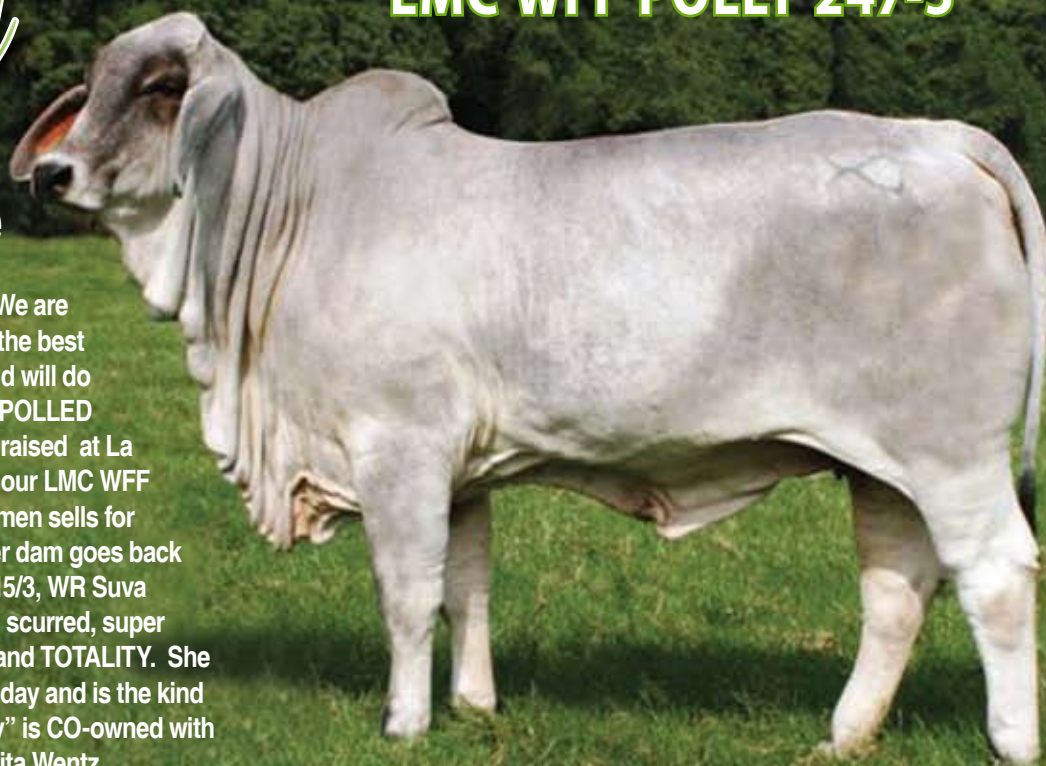

Polly

LMC WFF POLLY 247-5

One Fantastic Female

at a time is how we are meticulously developing our Grey Brahman herd. We are committed to producing our share of the best POLLED Brahmans ever produced and will do so by utilizing COW POWER with our POLLED BULL POWER. "Polly" was bred and raised at La Muneca and is the oldest daughter of our LMC WFF PISTOLERO (POLLED) bull whose semen sells for \$50 per unit – ten straw minimum. Her dam goes back to the Register of Renown bulls – V8 15/3, WR Suva and WR Suva Jr. 315. "Polly" is polled scurred, super long, rich in breed character, muscle and TOTALITY. She was fantastic as a baby, is fantastic today and is the kind that will make the breed proud. "Polly" is CO-owned with Westfall Family Farms and Bud & Lupita Wentz. "Polly" – ONE FANTASTIC FEMALE !!

Photo taken at 16 mos.

LMC WFF POLLED MAESTRO is one of the up and coming STUDS in the POLLED BRAHMAN WORLD. Be on the look out for him. He has what it takes to make a POSITIVE IMPACT on the breed. He is a maternal brother to LMC WFF PISTOLERO.

Photo taken at 30 mos.

LM FULL HOUSE is the most POPULAR SIMBRAH BULL in the WORLD. We have worked hard to breed bulls this good and are extremely proud of how he is helping the breed. We sell bulls, heifers, embryos and semen 365/24/7. GIVE US A CALL!!