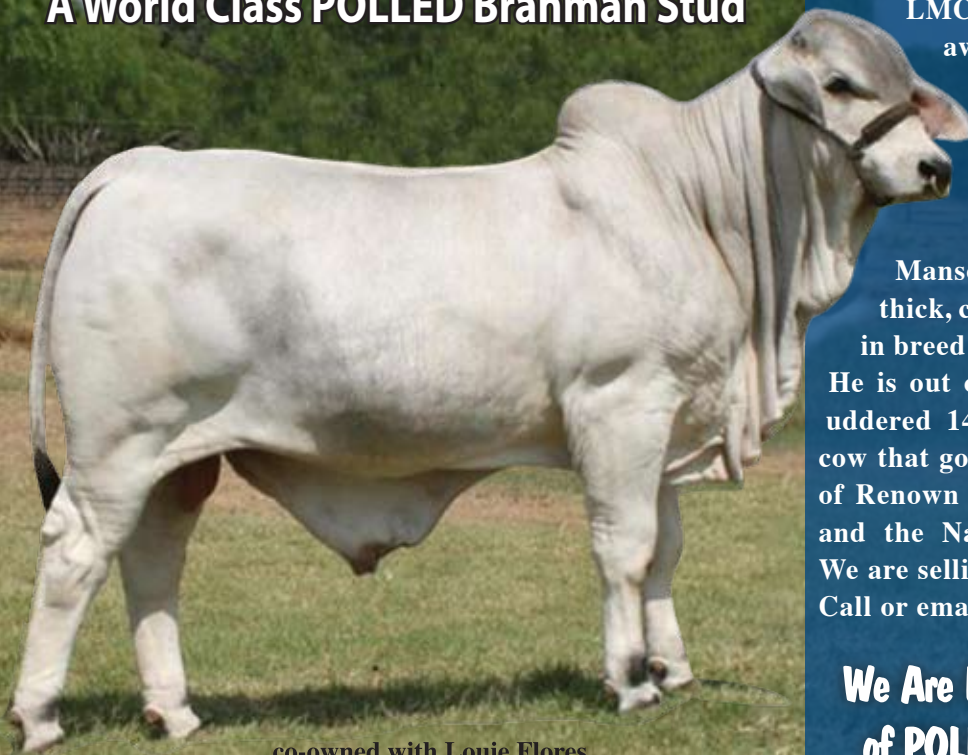

LMC LF POLLED AMBASSADOR

A World Class POLLED Brahman Stud

co-owned with Louie Flores
Photo taken at 12 months of age

LMC LF Ambassador 700/7 is an awesome POLLED herd bull prospect that offers the TOTAL package. He is sired by JDH Mr. George Manso 187/1 who goes back to the popular JDH Remington and JDH Union Manso bulls. Ambassador is sound, thick, correct, strong topped and is rich in breed character, bone and eye appeal. He is out of a super functional and good uddered 14 year old POLLED V8 donor cow that goes back to the popular Register of Renown bulls - JDH Remington Manso and the National Champion Mayro 257. We are selling eight 1/10th semen interests. Call or email for more info.

We Are Excited About The Future of POLLED Brahman Cattle !!!

Photo taken at 16 months

LMC Soldier is the latest in a long line of champion WORLD CLASS Simbrah herd bulls produced at La Muneca. We have bred four of the last five Grand and four of the last five Reserve Grand Champions at the prestigious Houston International Simbrah show.

Photo taken at 13 months

LMC Smokem is our PIONEER SIMBRAVIEH Herd Sire that is a GENETIC POWERHOUSE. We have ten full sisters that are the nucleus of our herd. Look for this new American breed to become a household name in the BEEF WORLD soon. Semen sells for \$50 per unit.

Photo taken at 16 months

A BIG HEARTY THANKS goes out to our ole buddies Bud & Lupita Wentz on their investment in 1/2 interest of LMC LF Manu 600/6. They are assembling a great herd of Brahman and Simbrah cattle concentrating on QUALITY. They know how to pick the good ones.