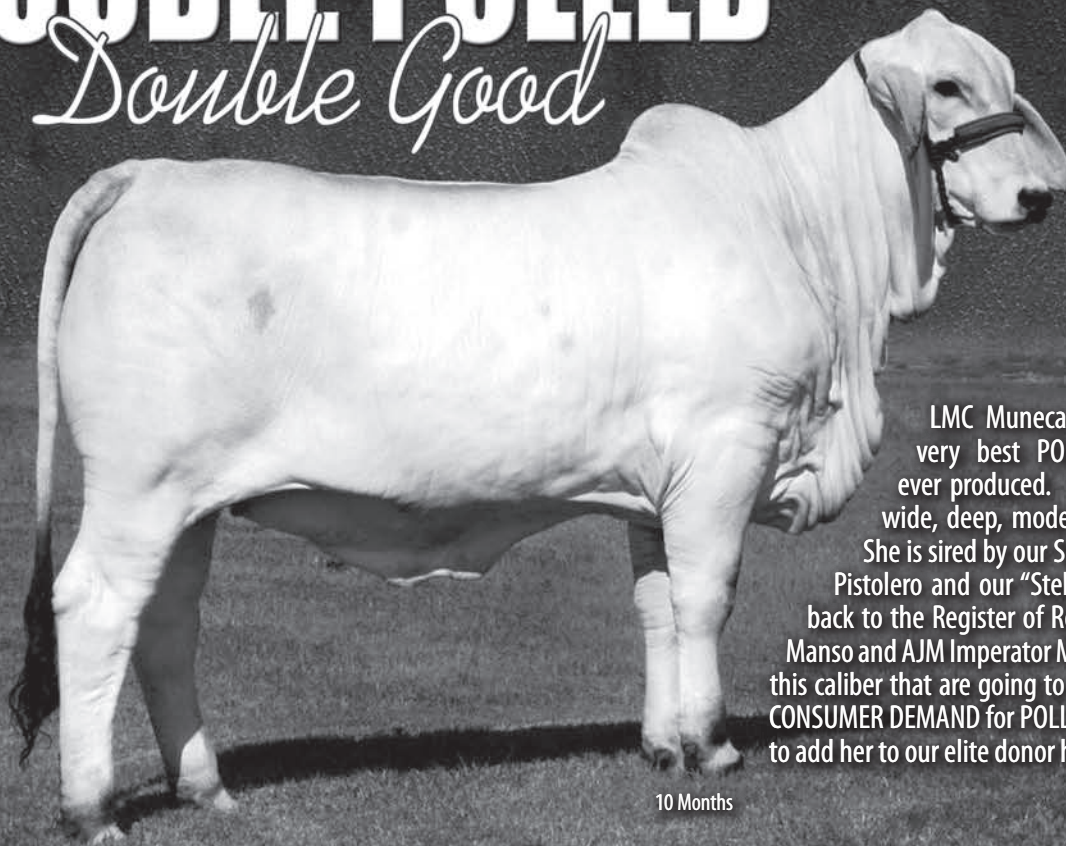

DOUBLE POLLED

Double Good

10 Months

LMC Muneca Perfecta is one of the very best POLLED Brahman females ever produced. She is super long, thick, wide, deep, moderate and ultra feminine. She is sired by our Senior Herd Sire, LMC WFF Pistolero and our "Stella" donor cow that goes back to the Register of Renown bulls JDH Charley Manso and AJM Imperator Marso 954. It is females of this caliber that are going to increase the World Wide CONSUMER DEMAND for POLLED BRAHMANS. We plan to add her to our elite donor herd.

9 Months

LMC Polled Samson is a DOUBLE POLLED herd bull prospect that NEARS PERFECTION IN THE FLESH. He is outstanding from all angles. He is a 3/4 brother to Muneca Perfecta being out of Pistolero and our "Samantha" donor. We feel that the semen sales potential on this future breed great are limitless. He will someday replace his sire who has done an awesome job for us.

8 Months

LMC Polled Evita is a DOUBLE POLLED brood cow in the making. She is a Pistolero out of a moderate, dark pigmented capacious 1/2 Nellore cow that goes back to the old Schluens blood. Evita is rich in her capacity, angularity, breed character and good looks. She has that special look that will produce herd bulls and CONSUMER DEMAND. We are excited about the future of these young females and where they will take the demand for POLLED BRAHMANS.

8 Months

LMC Polled Eva is a soggy DOUBLE POLLED BABY DOLL that is sired by LMC WFF Polled Maestro and the dam to the powerful LMC Marina del Rey heifer that we sold our ole buddy Ronnie Smith. Eva has Williams, Schluens and V8 breeding. As we produce more double polled cattle of this quality, we will increase our chances of producing homozygous polled cattle that will help us meet the demand for QUALITY POLLED BRAHMANS.