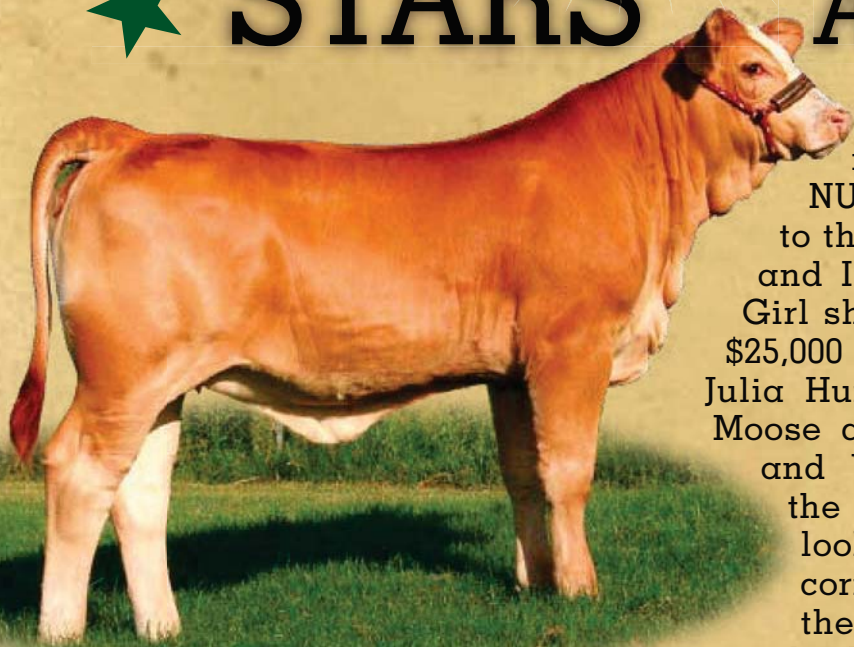

# A **NU WAVE** OF STARS ARE HERE

We are very excited about our new calves sired by LMC WFC NU WAVE AMIGO that is a full sib to the many times popular National and International Champion Dream Girl shown by Jordan Grahmann, the \$25,000 MAS V Champion shown by Julia Hunt and the \$10,500 LMC WFC Moose co-owned with Smith Genetics and Wentz Farming. As seen in the photos, these calves are good looking, full of muscle, structurally correct and easy to sell. His dam is the popular LMC Diva cow owned by Wentz Farming Co. His sire is the popular \$30,000 Smith Nu Wave II whose semen is not sold in the USA.

**LMC LF ELISSA** is a **BEEF MACHINE** out of a 1/2 Fleckvieh cow sired by the Eli bull. She is just four months old in this photo. Look for her in the Winner's Circle with Kallie Fuchs at the halter. If you want to raise Simbrahs like her, invest in a breeding share of her sire.

**LMC LF JO LUISSA** is a super correct and thick **BABY DOLL** out of a PCC Night Moves cow. She is owned by Joaquin and Luis Garcia who are going to have a very successful show career with her and a good mama cow afterwards.

**LMC LF MADAME X** is another outstanding Nu Wave Amigo daughter out of LMC LF Twan. She is sired by the \$13,000 many times champion LMC Johnnie Walker and the popular LMC Swan. She kinda looks like Dream Girl and will be shown by Liana Flores.